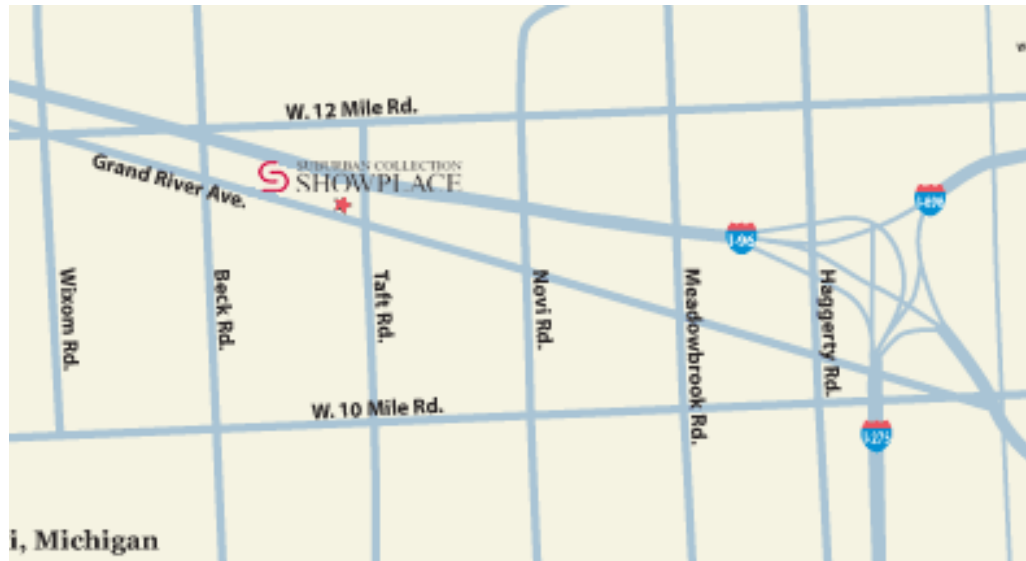

# Travel Information

Suburban Collection Showplace  
46100 Grand River  
Novi, MI

The Suburban Collection Showplace is located on Grand River Avenue between Novi and Beck Roads, in Novi, MI  
The facility can be accessed from I-96 from the Novi or Beck Road exits.

For directions from your specific location, please visit <https://www.mapquest.com/>